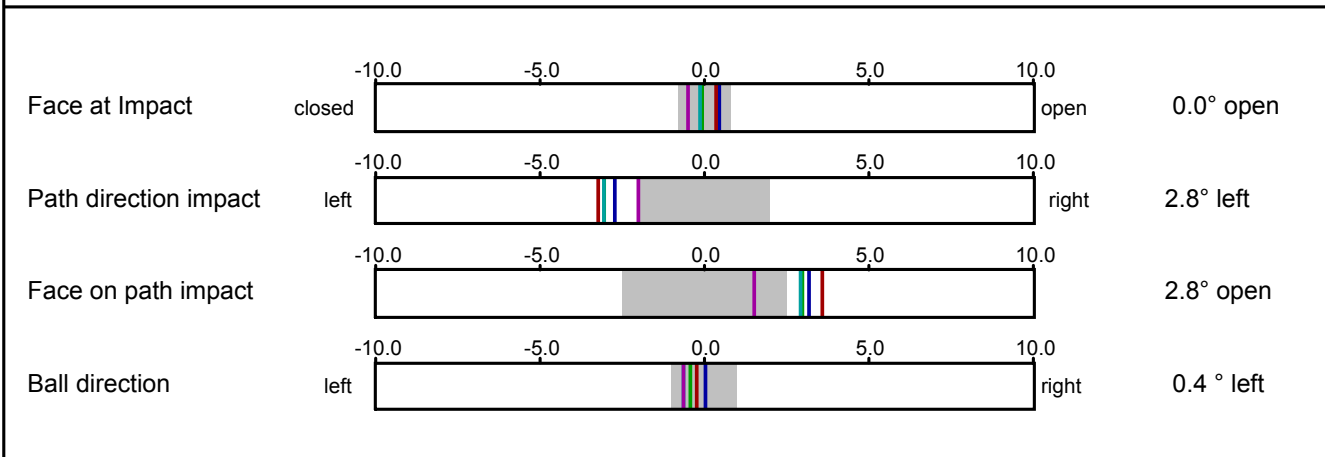

SAM PuttLab

...the reference in putt training

Project: Tour Players - Champion's
Player: Roberts, Loren
File: 19.06.2006_02
Date: 1.7.2008

Direction