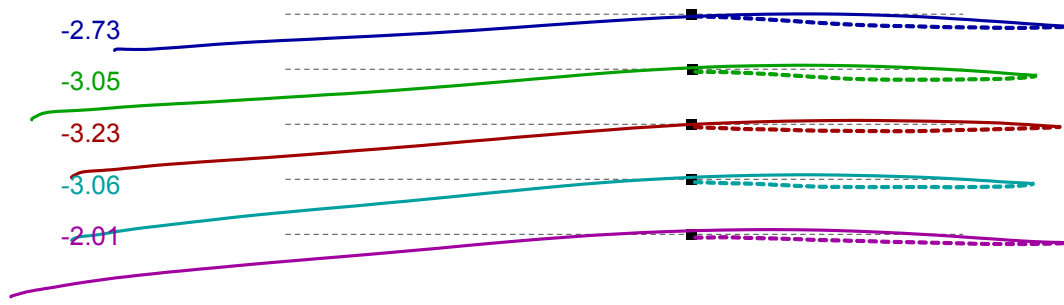

82.9%

68.5%

87.2%

81.4%

Aiming Report

Face Aim

closed 1.0°

SAM PuttLab

...the reference in putt training

Project: Tour Players - Champion's
 Player: Roberts, Loren
 File: 19.06.2006_02
 Date: 1.7.2008

Direction

SAM PuttLab

...the reference in putt training

Project:	Tour Players - Champion's
Player:	Roberts, Loren
File:	19.06.2006_02
Date:	1.7.2008

Path & Spot

Top view

100 mm

2.8° left

Impact spot

1.13
-2.36
0.69
0.43
-1.77

0.4 mm toe

SAM PuttLab

Launch & Spin

Predicted Launch: 1.0° up
Predicted Spin: neutral

Shaft angle: 1.9° deloft
(Putter Loft: 3.0°)

Rise angle: 1.0° up

Project: Tour Players - Champion's
 Player: Roberts, Loren
 File: 19.06.2006_02
 Date: 1.7.2008