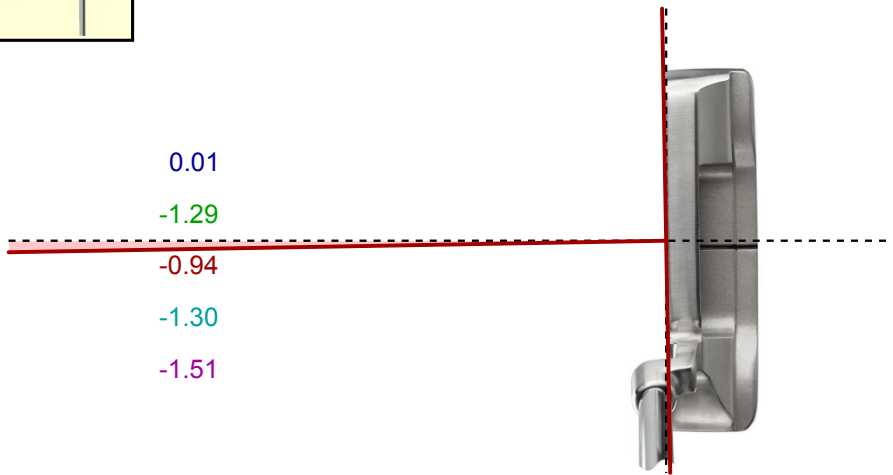

82.9%

68.5%

87.2%

81.4%

Aiming Report

Face Aim

closed 1.0°

SAM PuttLab

Path & Spot

Top view

100 mm

2.8° left

Impact spot

1.13
-2.36
0.69
0.43
-1.77

0.4 mm toe

SAM PuttLab

Launch & Spin

Predicted Launch: 1.0° up
Predicted Spin: neutral

Shaft angle: 1.9° deloft
(Putter Loft: 3.0°)

Rise angle: 1.0° up

Project: Tour Players - Champion's
 Player: Roberts, Loren
 File: 19.06.2006_02
 Date: 1.7.2008