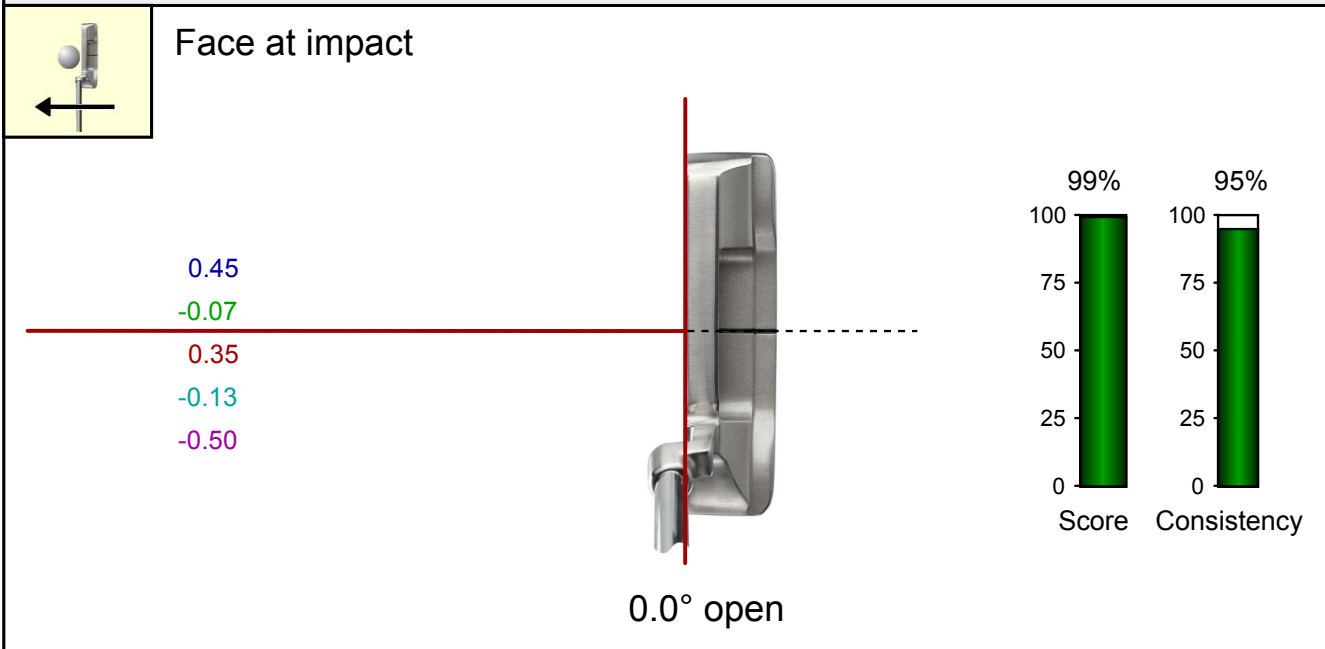

SAM PuttLab

...the reference in putt training

Project: Tour Players - Champion's
Player: Roberts, Loren
File: 19.06.2006_02
Date: 1.7.2008

Direction