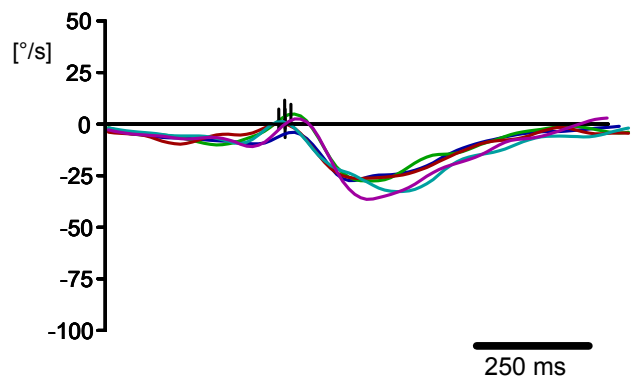

...the reference in
putt training

Science&Motion
Sports

www.scienceandmotion.com

Project: Tour Players - Champion's
Player: Roberts, Loren
File: 19.06.2006_02
Date: 1.7.2008

Loft & Rise

Side view

1.0° up at impact

Launch & Spin

Predicted Launch: 1.0° up
Predicted Spin: neutral

Shaft angle: 1.9° deloft
(Putter Loft: 3.0°)

Rise angle: 1.0° up

Project: Tour Players - Champion's
 Player: Roberts, Loren
 File: 19.06.2006_02
 Date: 1.7.2008

Face Rotation

Face Angle

Rotation

Project: Tour Players - Champion's
 Player: Roberts, Loren
 File: 19.06.2006_02
 Date: 1.7.2008

Movement Dynamics

Timing