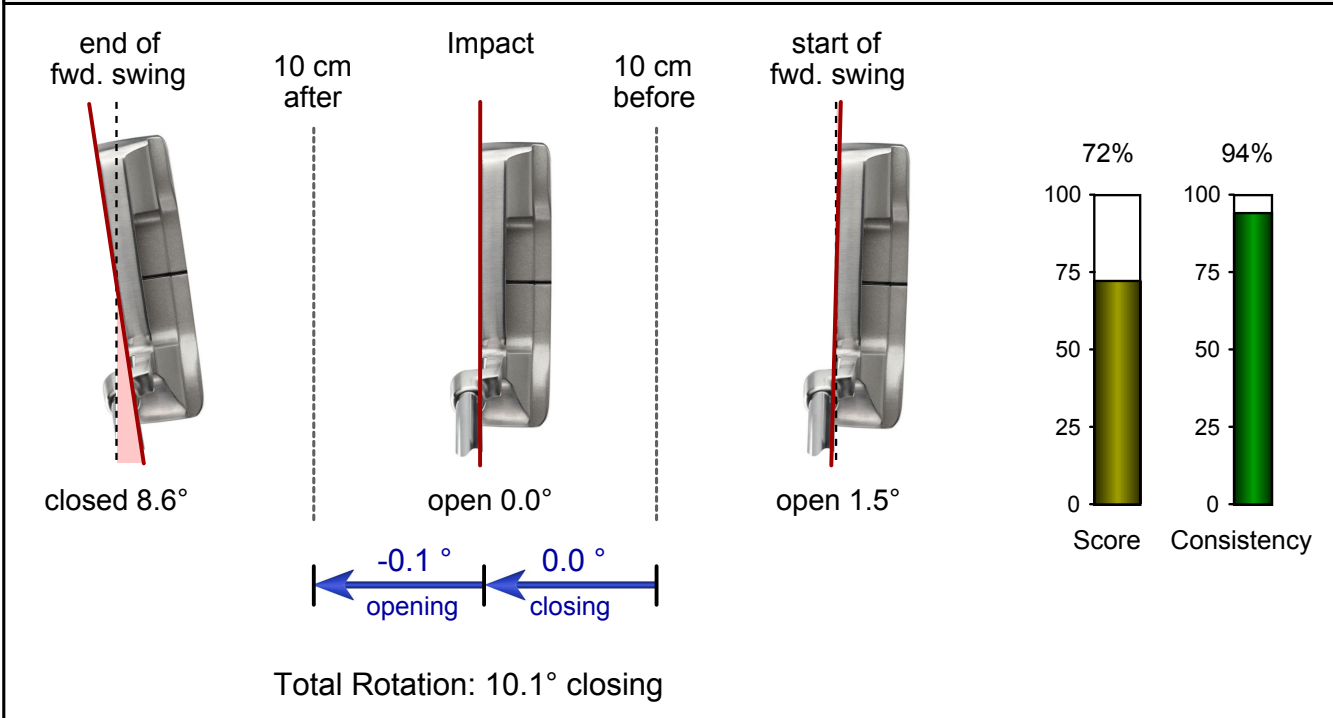

...the reference in
putt training

Science&Motion
Sports

www.scienceandmotion.com

Project: Tour Players - Champion's
Player: Roberts, Loren
File: 19.06.2006_02
Date: 1.7.2008

Loft & Rise

Side view

1.0° up at impact

Launch & Spin

Predicted Launch: 1.0° up
Predicted Spin: neutral

Shaft angle: 1.9° deloft
(Putter Loft: 3.0°)

Rise angle: 1.0° up

Project: Tour Players - Champion's
 Player: Roberts, Loren
 File: 19.06.2006_02
 Date: 1.7.2008

Face Rotation

Face Angle

Rotation

Project: Tour Players - Champion's
 Player: Roberts, Loren
 File: 19.06.2006_02
 Date: 1.7.2008

Movement Dynamics

Timing