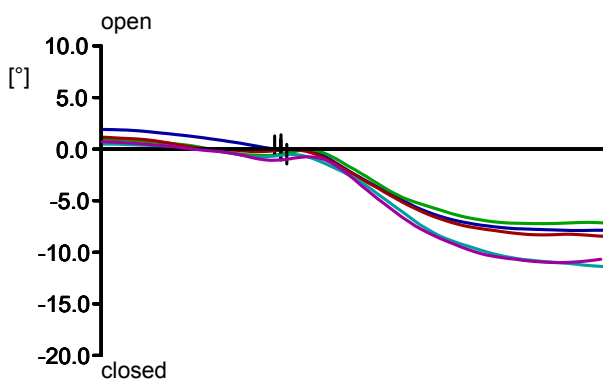

...the reference in
putt training

Science&Motion
Sports

www.scienceandmotion.com

Project: Tour Players - Champion's
Player: Roberts, Loren
File: 19.06.2006_02
Date: 1.7.2008

Loft & Rise

Side view

1.0° up at impact

Launch & Spin

Predicted Launch: 1.0° up
Predicted Spin: neutral

Shaft angle: 1.9° deloft
(Putter Loft: 3.0°)

Rise angle: 1.0° up

Project: Tour Players - Champion's
 Player: Roberts, Loren
 File: 19.06.2006_02
 Date: 1.7.2008

Face Rotation

Face Angle

Rotation

Project: Tour Players - Champion's
 Player: Roberts, Loren
 File: 19.06.2006_02
 Date: 1.7.2008

Movement Dynamics

Timing