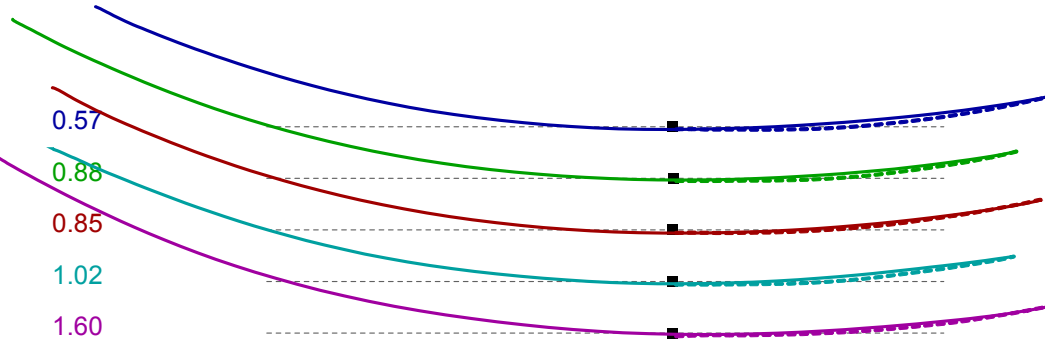

Path & Spot

Top view

100 mm

2.8° left

Impact spot

1.13
-2.36
0.69
0.43
-1.77

0.4 mm toe

SAM PuttLab

...the reference in
putt training

Science&Motion
Sports

www.scienceandmotion.com

Project: Tour Players - Champion's
Player: Roberts, Loren
File: 19.06.2006_02
Date: 1.7.2008

Loft & Rise

Side view

1.0° up at impact

Launch & Spin

Predicted Launch: 1.0° up
Predicted Spin: neutral

Shaft angle: 1.9° deloft
(Putter Loft: 3.0°)

Rise angle: 1.0° up

Project: Tour Players - Champion's
 Player: Roberts, Loren
 File: 19.06.2006_02
 Date: 1.7.2008