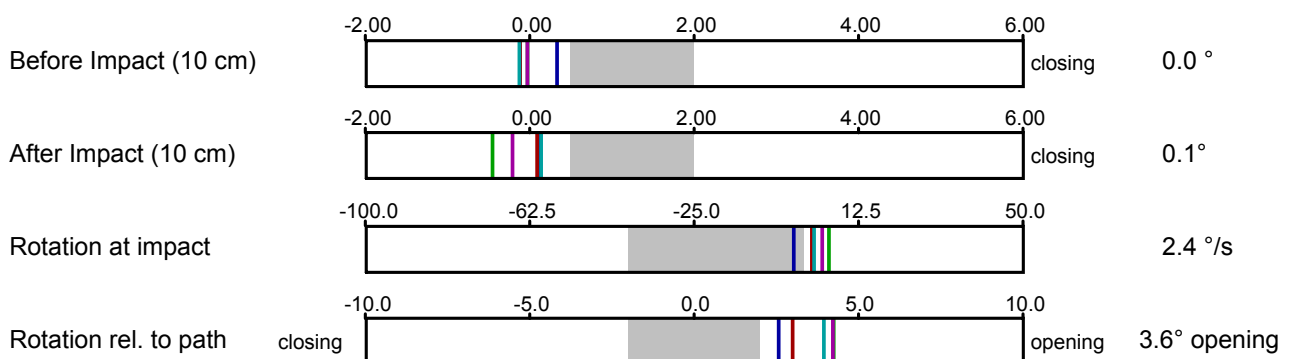

...the reference in
putt training

Science&Motion
Sports

www.scienceandmotion.com

Project: Tour Players - Champion's
Player: Roberts, Loren
File: 19.06.2006_02
Date: 1.7.2008

Loft & Rise

Side view

1.0° up at impact

Launch & Spin

Predicted Launch: 1.0° up
Predicted Spin: neutral

Shaft angle: 1.9° deloft
(Putter Loft: 3.0°)

Rise angle: 1.0° up

Project: Tour Players - Champion's
 Player: Roberts, Loren
 File: 19.06.2006_02
 Date: 1.7.2008

Face Rotation

Face Angle

Rotation

Project: Tour Players - Champion's
 Player: Roberts, Loren
 File: 19.06.2006_02
 Date: 1.7.2008

Movement Dynamics

Timing