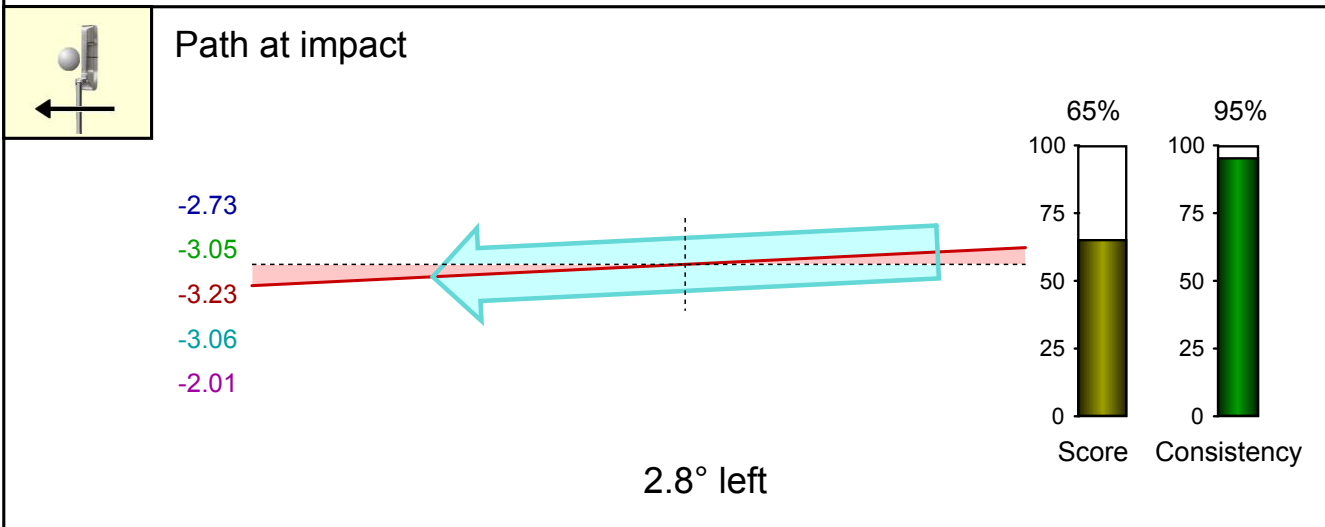

SAM PuttLab

...the reference in putt training

Project: Tour Players - Champion's
Player: Roberts, Loren
File: 19.06.2006_02
Date: 1.7.2008

Direction