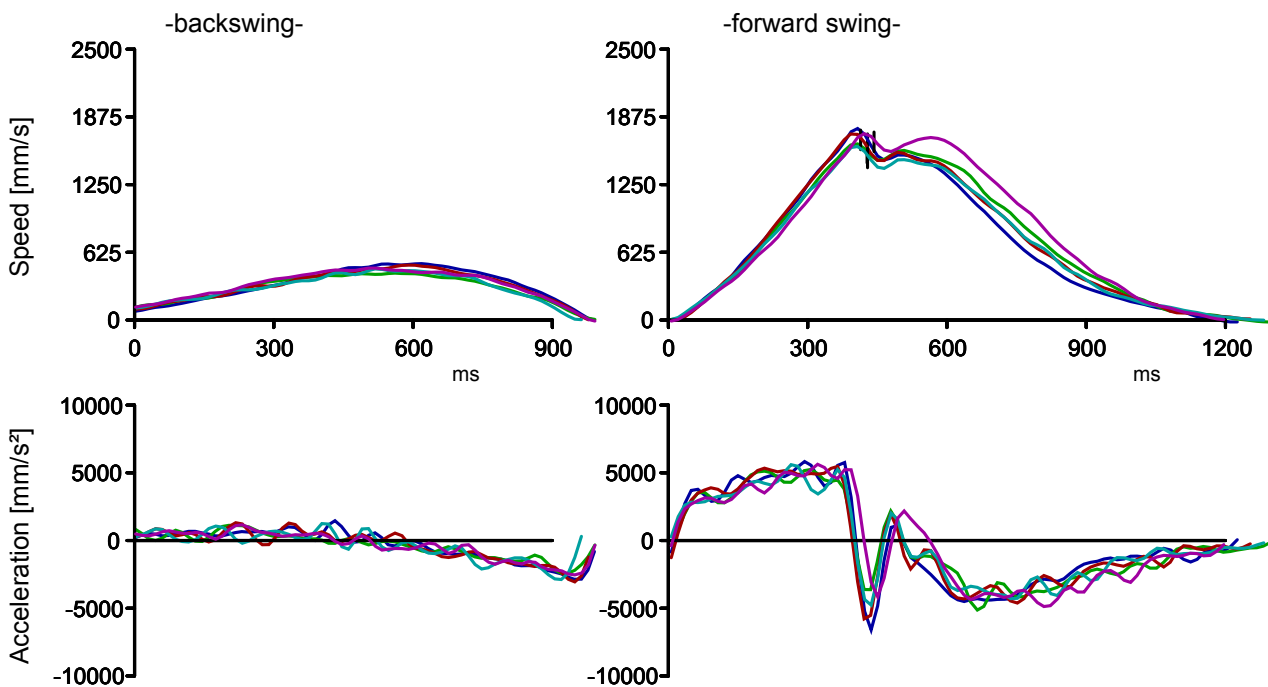

Launch & Spin

Predicted Launch: 1.0° up
Predicted Spin: neutral

Shaft angle: 1.9° deloft
(Putter Loft: 3.0°)

Rise angle: 1.0° up

Project: Tour Players - Champion's
 Player: Roberts, Loren
 File: 19.06.2006_02
 Date: 1.7.2008

Face Rotation

Face Angle

Rotation

Project: Tour Players - Champion's
 Player: Roberts, Loren
 File: 19.06.2006_02
 Date: 1.7.2008

Movement Dynamics

Timing