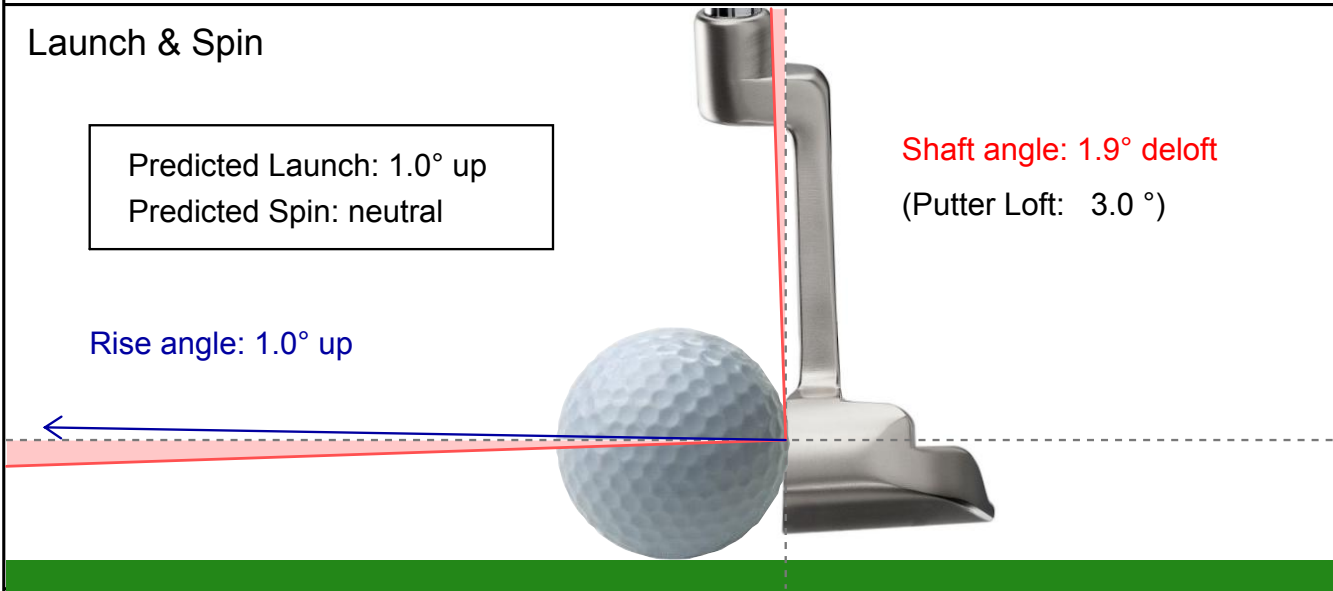

Path & Spot

Top view

100 mm

2.8° left

Impact spot

1.13
-2.36
0.69
0.43
-1.77

0.4 mm toe

SAM PuttLab

...the reference in
putt training

Science&Motion
Sports

www.scienceandmotion.com

Project: Tour Players - Champion's
Player: Roberts, Loren
File: 19.06.2006_02
Date: 1.7.2008

Loft & Rise

Side view

1.0° up at impact

Launch & Spin

Predicted Launch: 1.0° up
Predicted Spin: neutral

Shaft angle: 1.9° deloft
(Putter Loft: 3.0°)

Rise angle: 1.0° up

Project: Tour Players - Champion's
 Player: Roberts, Loren
 File: 19.06.2006_02
 Date: 1.7.2008