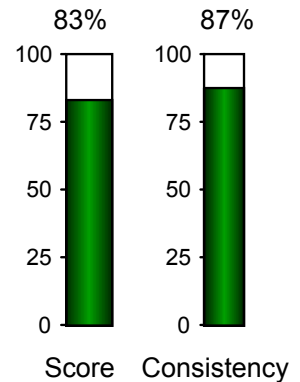

82.9%

68.5%

87.2%

81.4%

Aiming Report

Face Aim

closed 1.0°

SAM PuttLab

Path & Spot

Top view

100 mm

2.8° left

Impact spot

1.13
-2.36
0.69
0.43
-1.77

0.4 mm toe

SAM PuttLab

Launch & Spin

Predicted Launch: 1.0° up
Predicted Spin: neutral

Shaft angle: 1.9° deloft
(Putter Loft: 3.0°)

Rise angle: 1.0° up

Project: Tour Players - Champion's
 Player: Roberts, Loren
 File: 19.06.2006_02
 Date: 1.7.2008