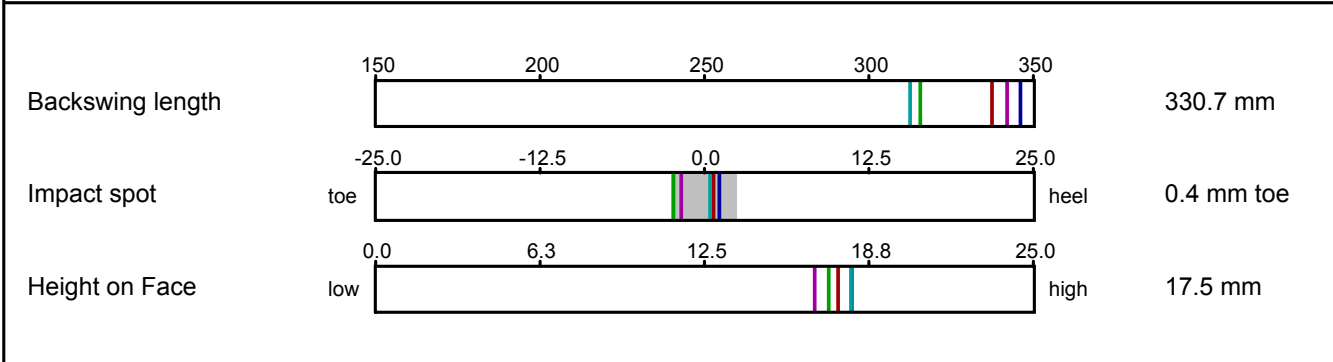

Path & Spot

Top view

100 mm

2.8° left

Impact spot

1.13
-2.36
0.69
0.43
-1.77

0.4 mm toe

SAM PuttLab

...the reference in
putt training

Science&Motion
Sports

www.scienceandmotion.com

Project: Tour Players - Champion's
Player: Roberts, Loren
File: 19.06.2006_02
Date: 1.7.2008

Loft & Rise

Side view

1.0° up at impact

Launch & Spin

Predicted Launch: 1.0° up
Predicted Spin: neutral

Shaft angle: 1.9° deloft
(Putter Loft: 3.0°)

Rise angle: 1.0° up

Project: Tour Players - Champion's
 Player: Roberts, Loren
 File: 19.06.2006_02
 Date: 1.7.2008