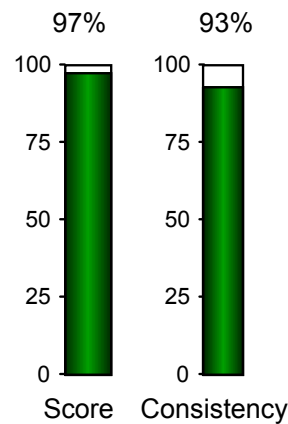

Path & Spot

Top view

100 mm

2.8° left

Impact spot

1.13
-2.36
0.69
0.43
-1.77

0.4 mm toe

SAM PuttLab

...the reference in
putt training

Science&Motion
Sports

www.scienceandmotion.com

Project: Tour Players - Champion's
Player: Roberts, Loren
File: 19.06.2006_02
Date: 1.7.2008

Loft & Rise

Side view

1.0° up at impact

Launch & Spin

Predicted Launch: 1.0° up
Predicted Spin: neutral

Shaft angle: 1.9° deloft
(Putter Loft: 3.0°)

Rise angle: 1.0° up

Project: Tour Players - Champion's
 Player: Roberts, Loren
 File: 19.06.2006_02
 Date: 1.7.2008