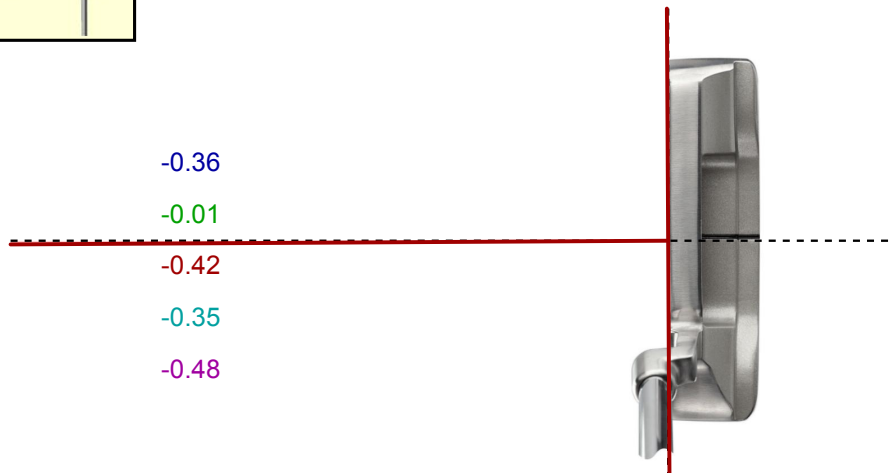

87.8%

72.7%

92.6%

86.4%

Aiming Report

Face Aim

closed 0.3°

SAM PuttLab

...the reference in putt training

Project:	Tour Players - PGA
Player:	Azinger, Paul
File:	38 inch putter
Date:	26.10.2008

Direction

Face at impact

0.2° closed

Path at impact

1.5° left

SAM PuttLab