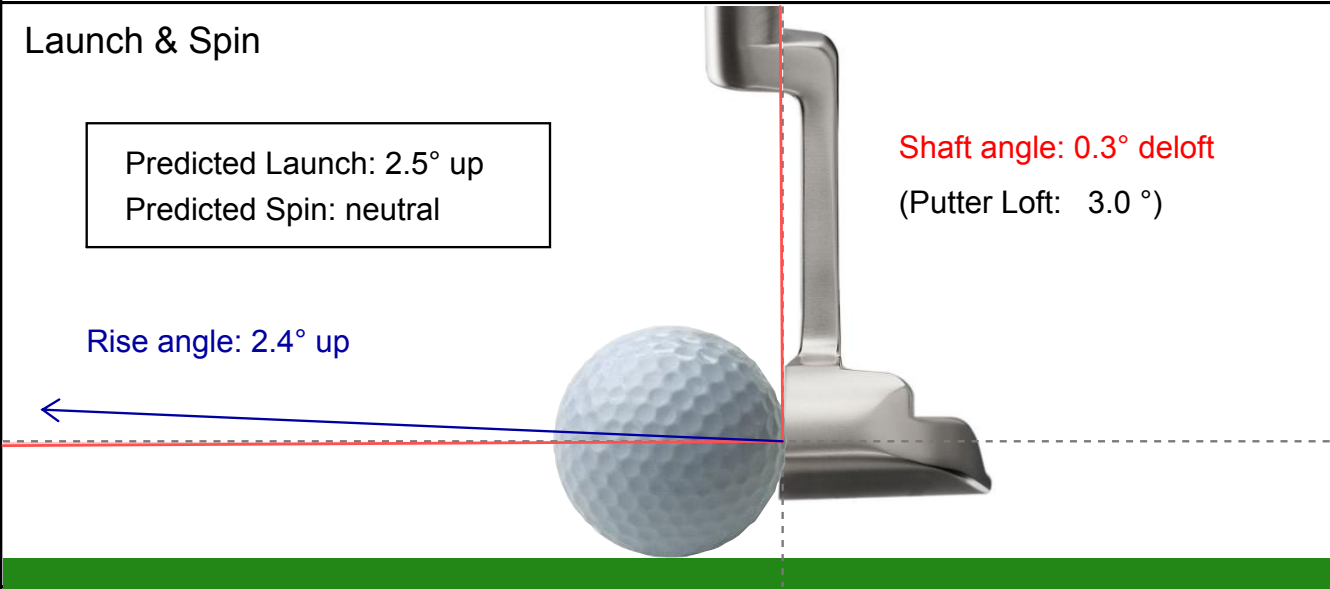

...the reference in putt training

Project:	Tour Players - PGA
Player:	Azinger, Paul
File:	38 inch putter
Date:	26.10.2008

Path & Spot

Top view

100 mm

1.5° left

Impact spot

-3.16
-2.54
-1.61
0.05
-3.45

2.1 mm toe

SAM PuttLab

...the reference in putt training

Project: Tour Players - PGA
Player: Azinger, Paul
File: 38 inch putter
Date: 26.10.2008

Loft & Rise

Side view

2.79
2.46
1.98
1.95
3.05

100 mm

2.4° up at impact

Launch & Spin

Predicted Launch: 2.5° up
Predicted Spin: neutral

Shaft angle: 0.3° deloft
(Putter Loft: 3.0°)

Rise angle: 2.4° up

Project: Tour Players - PGA
 Player: Azinger, Paul
 File: 38 inch putter
 Date: 26.10.2008