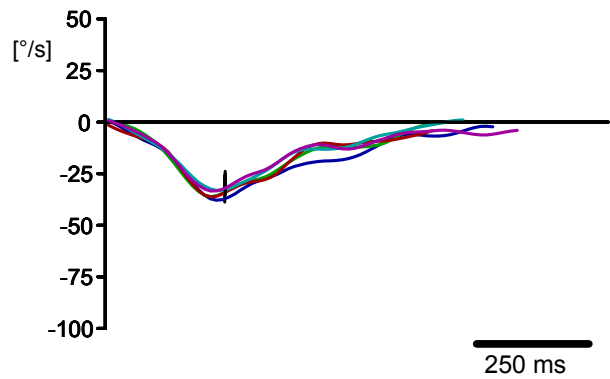

2.1 mm toe

SAM PuttLab

...the reference in putt training

Project: Tour Players - PGA
Player: Azinger, Paul
File: 38 inch putter
Date: 26.10.2008

Loft & Rise

Side view

2.79
2.46
1.98
1.95
3.05

100 mm

2.4° up at impact

Launch & Spin

Predicted Launch: 2.5° up
Predicted Spin: neutral

Shaft angle: 0.3° deloft
(Putter Loft: 3.0°)

Rise angle: 2.4° up

Project: Tour Players - PGA
 Player: Azinger, Paul
 File: 38 inch putter
 Date: 26.10.2008

Face Rotation

Face Angle

Rotation

Before Impact (10 cm)	-2.00	0.00	2.00	4.00	6.00	closing	2.2°
After Impact (10 cm)	-2.00	0.00	2.00	4.00	6.00	closing	1.9°
Rotation at impact	-100.0	-62.5	-25.0	12.5	50.0		-31.8 °/s
Rotation rel. to path	-10.0	-5.0	0.0	5.0	10.0	closing	0.0° opening