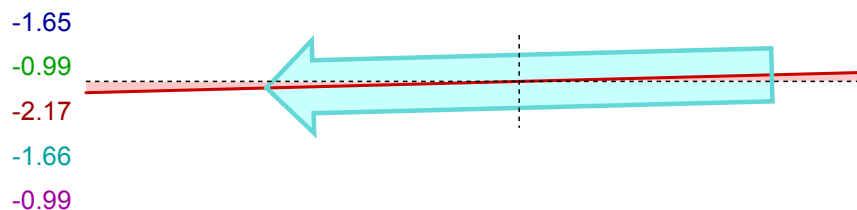

87.8%

72.7%

92.6%

86.4%

Aiming Report

Face Aim

closed 0.3°

SAM PuttLab

...the reference in putt training

Project:	Tour Players - PGA
Player:	Azinger, Paul
File:	38 inch putter
Date:	26.10.2008

Direction

Face at impact

0.2° closed

Path at impact

1.5° left

SAM PuttLab

...the reference in putt training

Project:	Tour Players - PGA
Player:	Azinger, Paul
File:	38 inch putter
Date:	26.10.2008

Path & Spot

Top view

100 mm

1.5° left

Impact spot

-3.16
-2.54
-1.61
0.05
-3.45