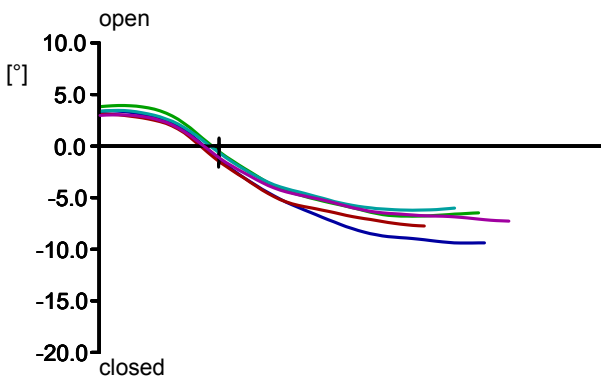

Project: Tour Players - PGA
Player: Azinger, Paul
File: 38 inch putter
Date: 26.10.2008

Face Rotation

Face Angle

Rotation

Before Impact (10 cm)	-2.00	0.00	2.00	4.00	6.00	closing	2.2°
After Impact (10 cm)	-2.00	0.00	2.00	4.00	6.00	closing	1.9°
Rotation at impact	-100.0	-62.5	-25.0	12.5	50.0		-31.8 °/s
Rotation rel. to path	-10.0	-5.0	0.0	5.0	10.0	closing	0.0° opening