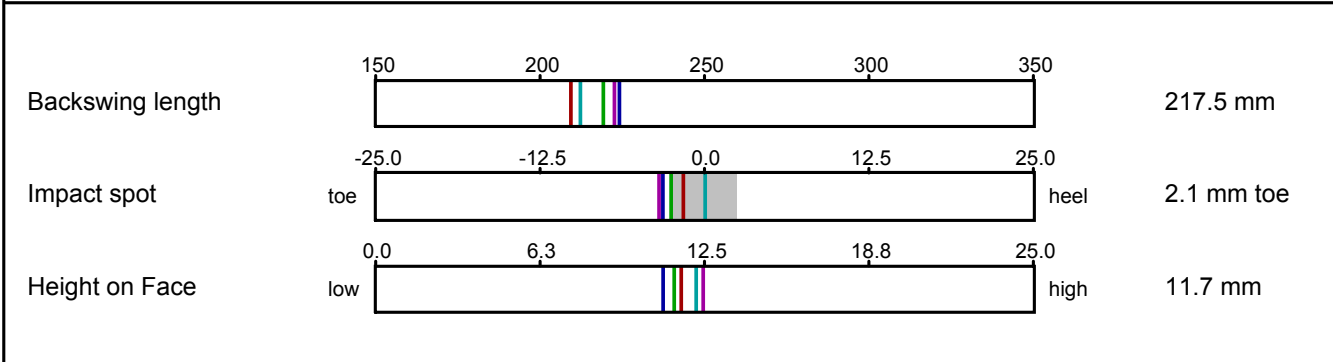

...the reference in putt training

Project:	Tour Players - PGA
Player:	Azinger, Paul
File:	38 inch putter
Date:	26.10.2008

Direction

Face at impact

0.2° closed

Path at impact

1.5° left

SAM PuttLab

...the reference in putt training

Project:	Tour Players - PGA
Player:	Azinger, Paul
File:	38 inch putter
Date:	26.10.2008

Path & Spot

Top view

100 mm

1.5° left

Impact spot

-3.16
-2.54
-1.61
0.05
-3.45

2.1 mm toe

SAM PuttLab

...the reference in putt training

Project: Tour Players - PGA
Player: Azinger, Paul
File: 38 inch putter
Date: 26.10.2008

Loft & Rise

Side view

2.79
2.46
1.98
1.95
3.05

100 mm

2.4° up at impact

Launch & Spin

Predicted Launch: 2.5° up
Predicted Spin: neutral

Shaft angle: 0.3° deloft
(Putter Loft: 3.0°)

Rise angle: 2.4° up

Project: Tour Players - PGA
 Player: Azinger, Paul
 File: 38 inch putter
 Date: 26.10.2008