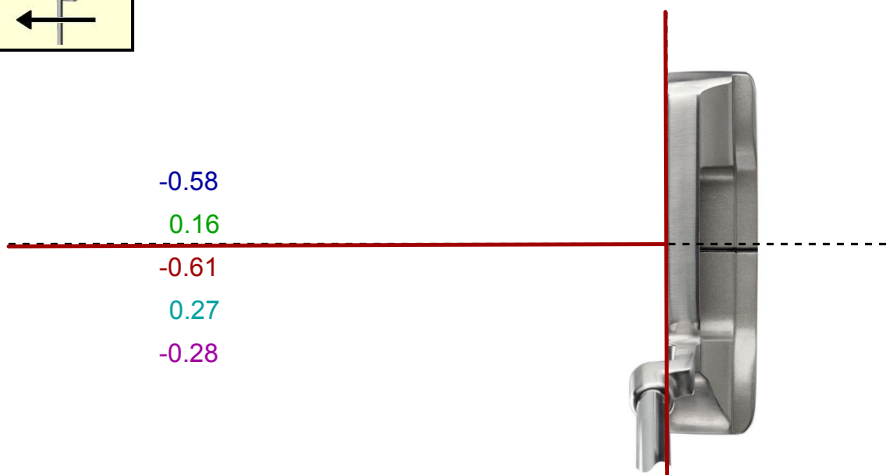

87.8%

72.7%

92.6%

86.4%

Aiming Report

Face Aim

closed 0.3°

SAM PuttLab

...the reference in putt training

Project:	Tour Players - PGA
Player:	Azinger, Paul
File:	38 inch putter
Date:	26.10.2008

Direction

Face at impact

0.2° closed

Path at impact

1.5° left

SAM PuttLab