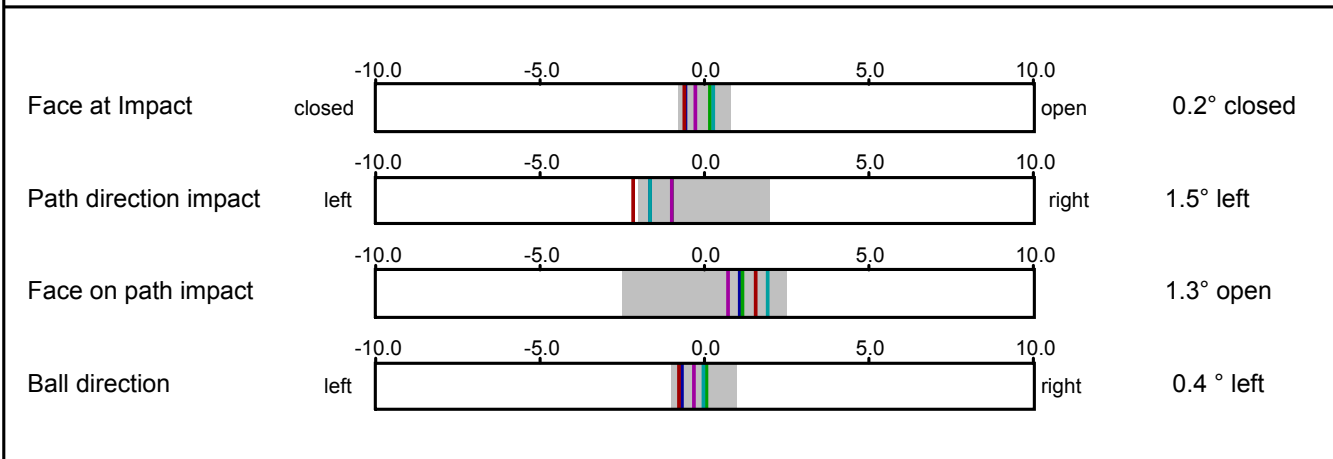

87.8%

72.7%

92.6%

86.4%

Aiming Report

Face Aim

closed 0.3°

SAM PuttLab

...the reference in putt training

Project:	Tour Players - PGA
Player:	Azinger, Paul
File:	38 inch putter
Date:	26.10.2008

Direction

Face at impact

0.2° closed

Path at impact

1.5° left

SAM PuttLab

...the reference in putt training

Project:	Tour Players - PGA
Player:	Azinger, Paul
File:	38 inch putter
Date:	26.10.2008

Path & Spot

Top view

100 mm

1.5° left

Impact spot

-3.16
-2.54
-1.61
0.05
-3.45

2.4° up at impact

Launch & Spin

Predicted Launch: 2.5° up
Predicted Spin: neutral

Shaft angle: 0.3° deloft
(Putter Loft: 3.0°)

Rise angle: 2.4° up

Project: Tour Players - PGA
 Player: Azinger, Paul
 File: 38 inch putter
 Date: 26.10.2008