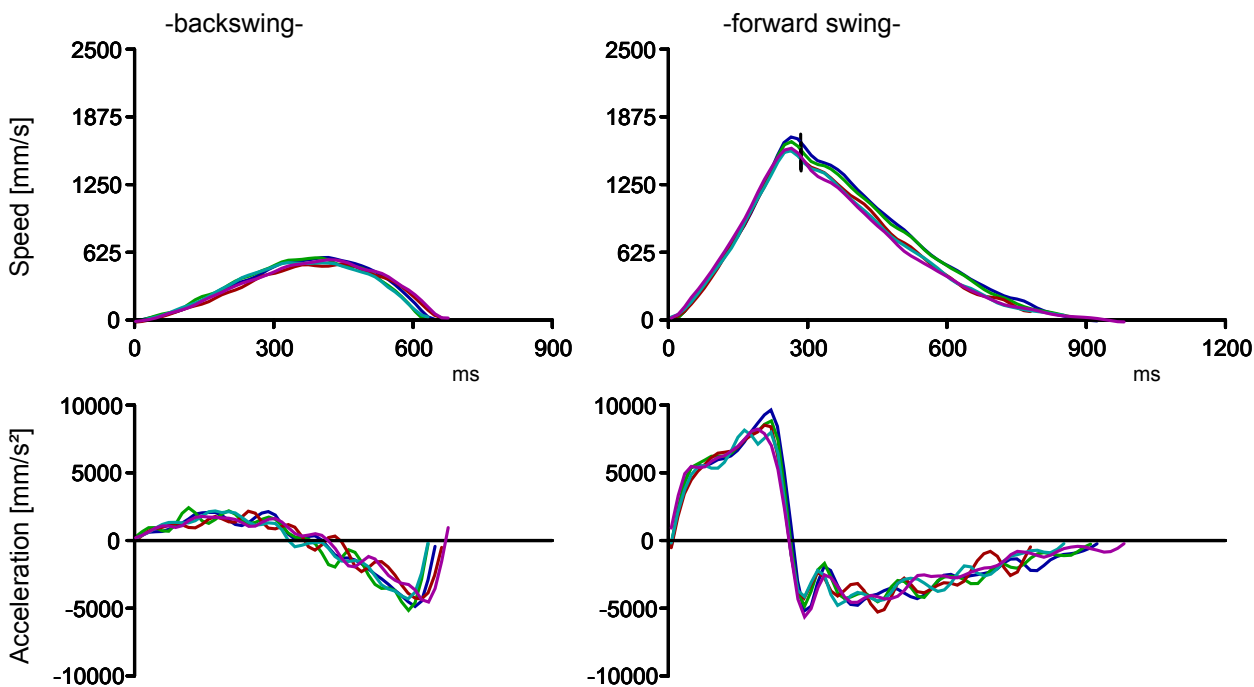

Project: Tour Players - PGA
Player: Azinger, Paul
File: 38 inch putter
Date: 26.10.2008

Movement Dynamics