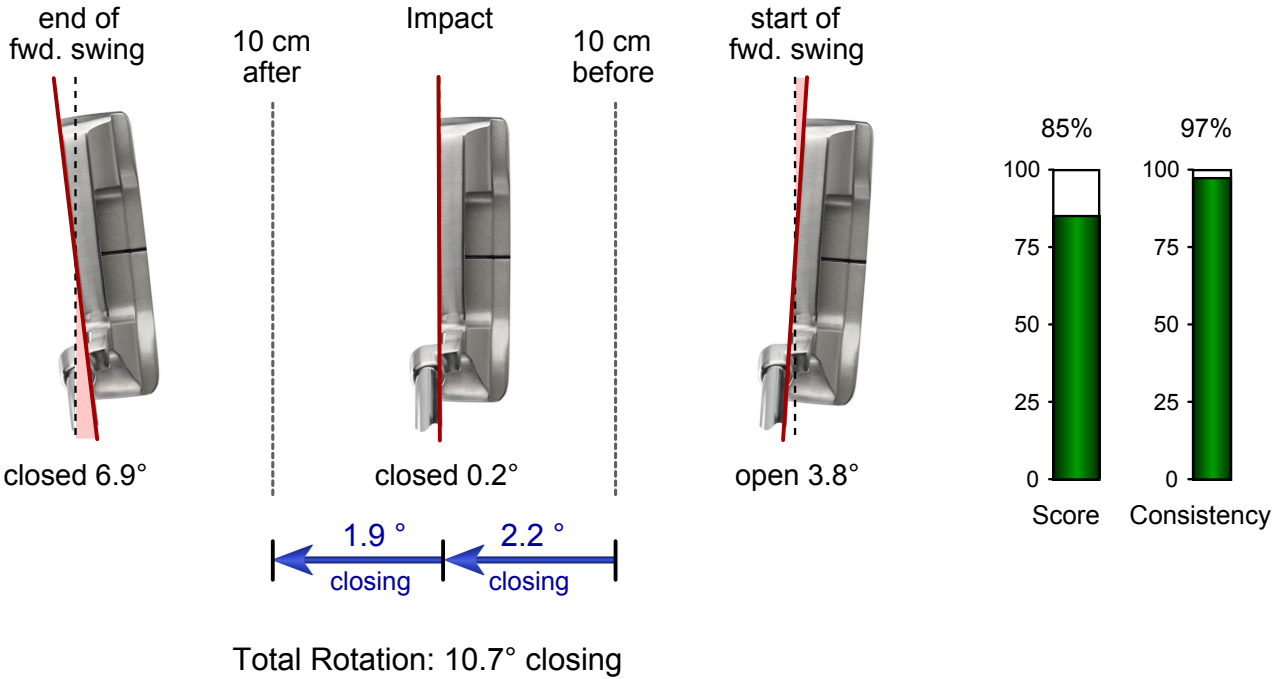

2.1 mm toe

SAM PuttLab

...the reference in putt training

Project: Tour Players - PGA
Player: Azinger, Paul
File: 38 inch putter
Date: 26.10.2008

Loft & Rise

Side view

2.79
2.46
1.98
1.95
3.05

100 mm

2.4° up at impact

Launch & Spin

Predicted Launch: 2.5° up
Predicted Spin: neutral

Shaft angle: 0.3° deloft
(Putter Loft: 3.0°)

Rise angle: 2.4° up

Project: Tour Players - PGA
 Player: Azinger, Paul
 File: 38 inch putter
 Date: 26.10.2008

Face Rotation

Face Angle

Rotation

Before Impact (10 cm)	-2.00	0.00	2.00	4.00	6.00	closing	2.2°
After Impact (10 cm)	-2.00	0.00	2.00	4.00	6.00	closing	1.9°
Rotation at impact	-100.0	-62.5	-25.0	12.5	50.0		-31.8 °/s
Rotation rel. to path	-10.0	-5.0	0.0	5.0	10.0	closing	0.0° opening

Project: Tour Players - PGA
 Player: Azinger, Paul
 File: 38 inch putter
 Date: 26.10.2008

Movement Dynamics

Timing